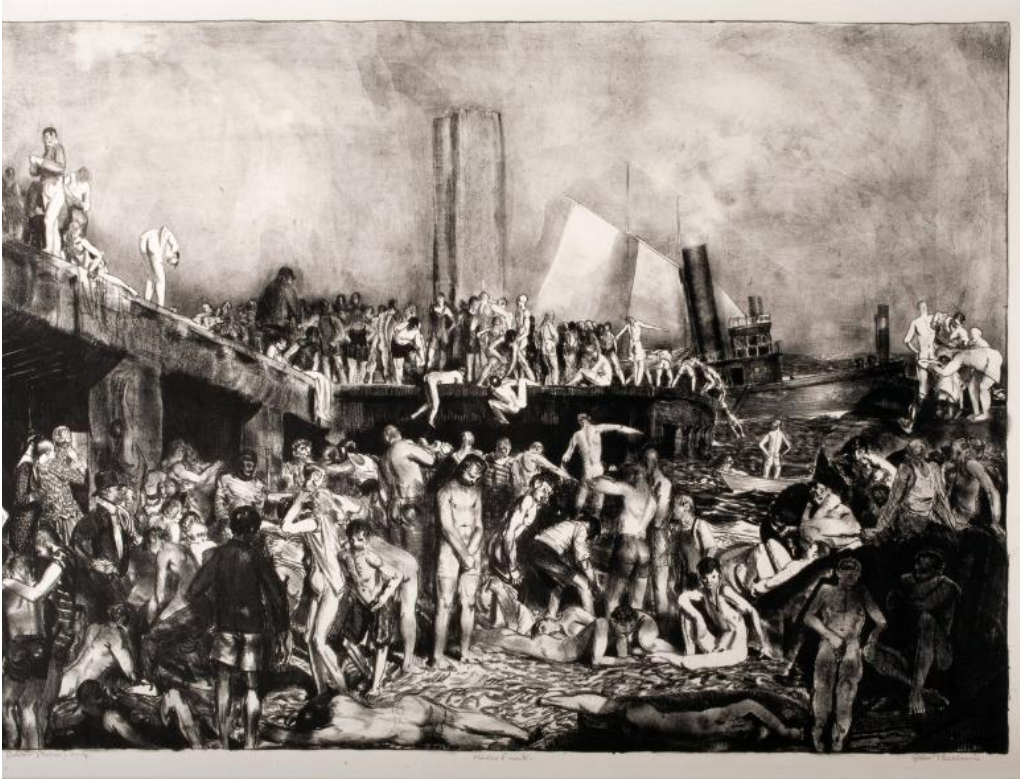

Basic Detail Report

Title: River Front

Date: 1923-1924

Primary Maker: com.gallerysystems.emuseum.core.entities.RecordXPerson@3dd84

Medium: Lithograph

Dimensions: 15 x 20 7/8 in.