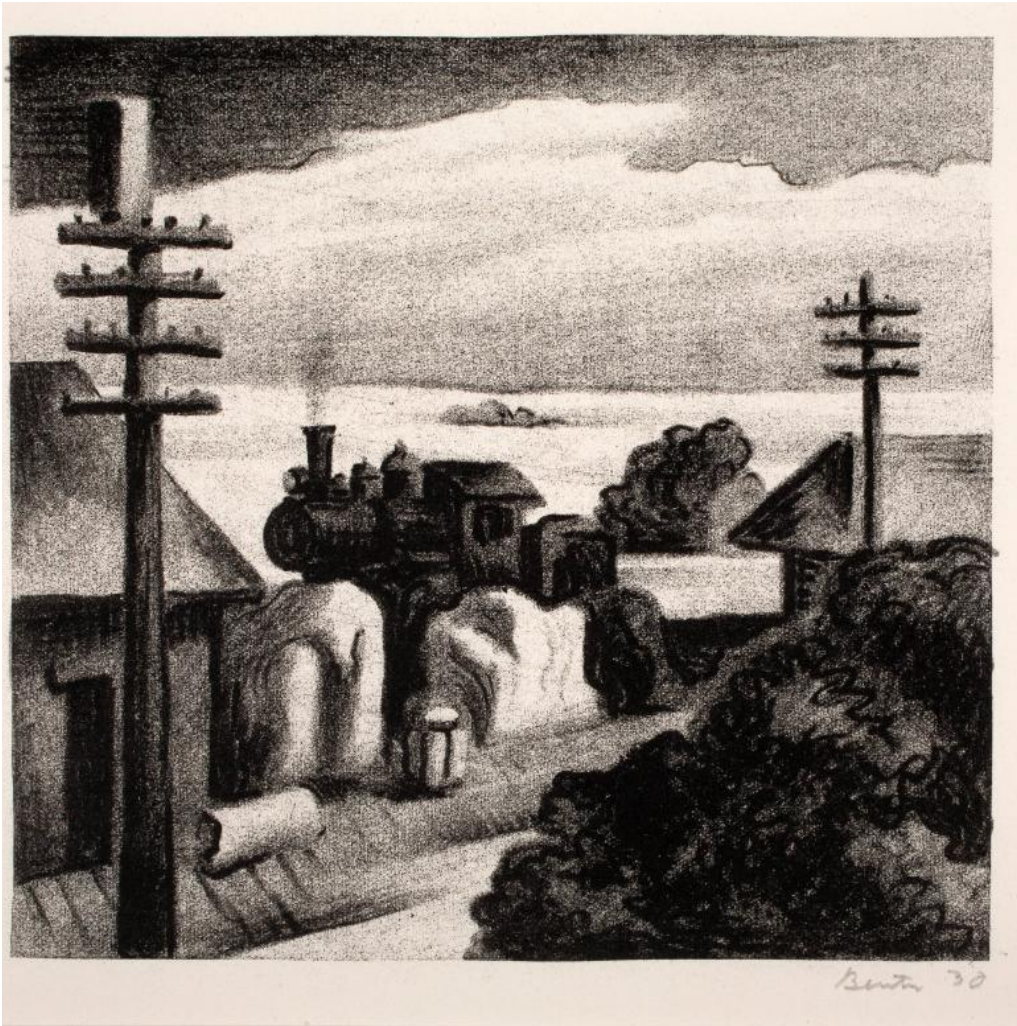

Basic Detail Report

Title: The Station

Date: 1929

Primary Maker: com.gallerysystems.emuseum.core.entities.RecordXPerson@3ddef

Medium: Lithograph

Dimensions: Mat: 15 x 19 in. (38.1 x 48.3 cm) Other (Image): 5 7/8 x 6 3/16 in. (14.9 x 15.7 cm) Paper Dem: 11 1/2 x 15 3/4 in.