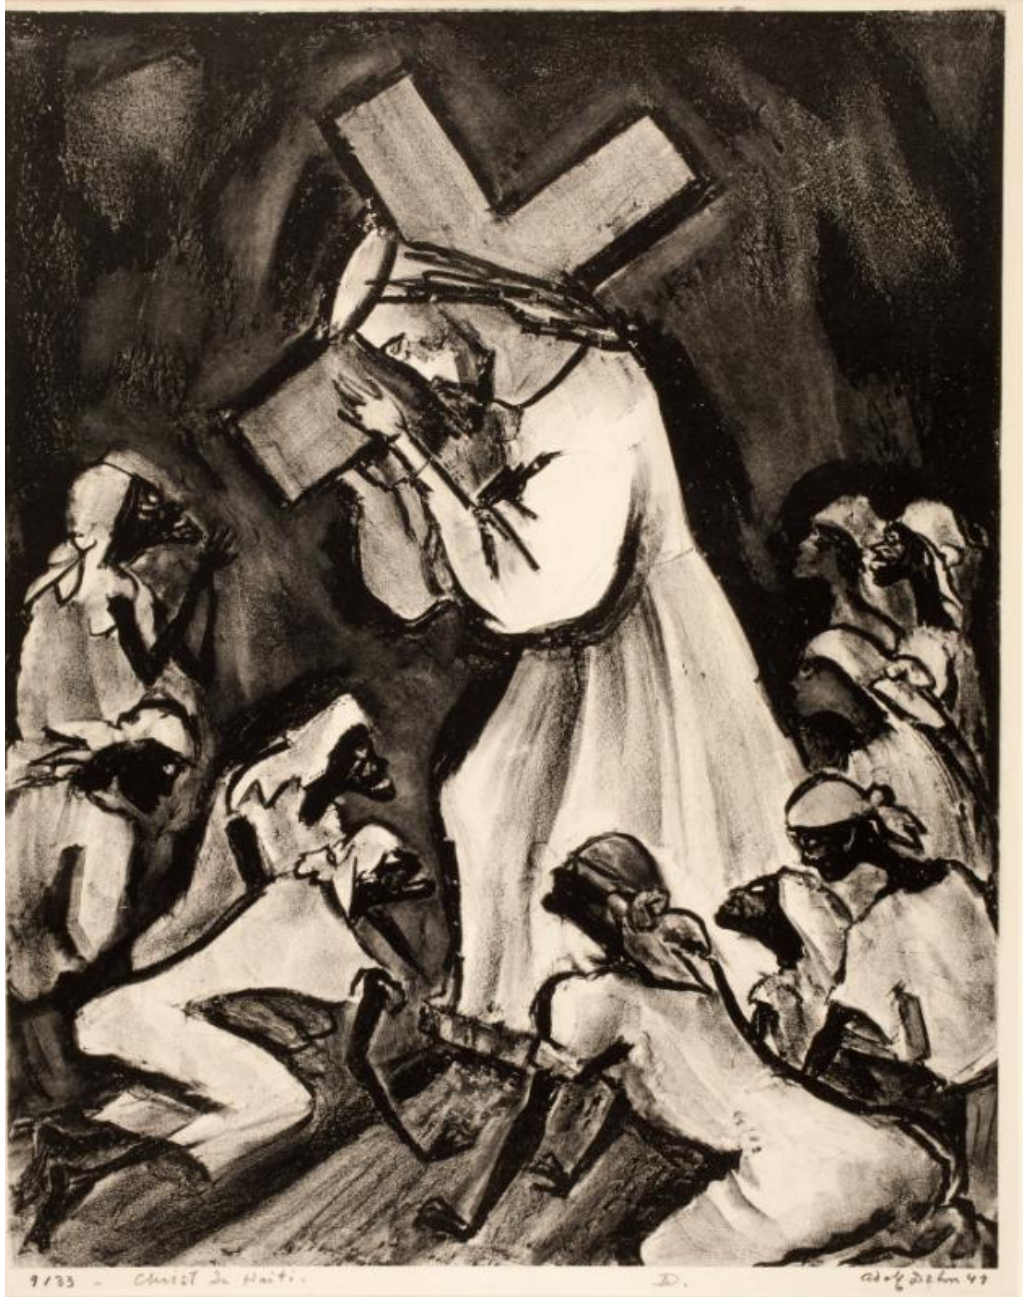

Basic Detail Report

Title: Christ in Haiti

Basic Detail Report

Date: 1949

Primary Maker: com.gallerysystems.emuseum.core.entities.RecordXPerson@3ffb6

Medium: Lithograph

Dimensions: 16 3/4 × 13 5/16 in. (42.5 × 33.8 cm) Sheet Dimension: 20 5/8 × 16 3/4

Mat: 26 1/16 × 22 1/16 in. (66.2 × 56 cm)