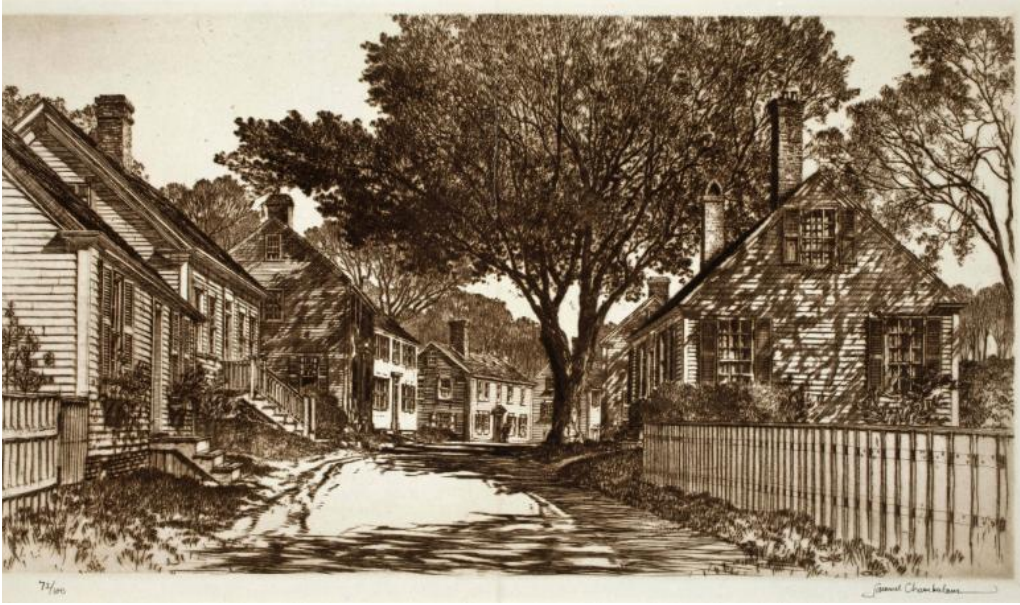

Basic Detail Report

Title: Bend in the Road

Date: 1939

Primary Maker: com.gallerysystems.emuseum.core.entities.RecordXPerson@3e08b

Medium: Drypoint printed in brown

Description: street lined with houses

Dimensions: 7 3/8 x 13 3/8 in.