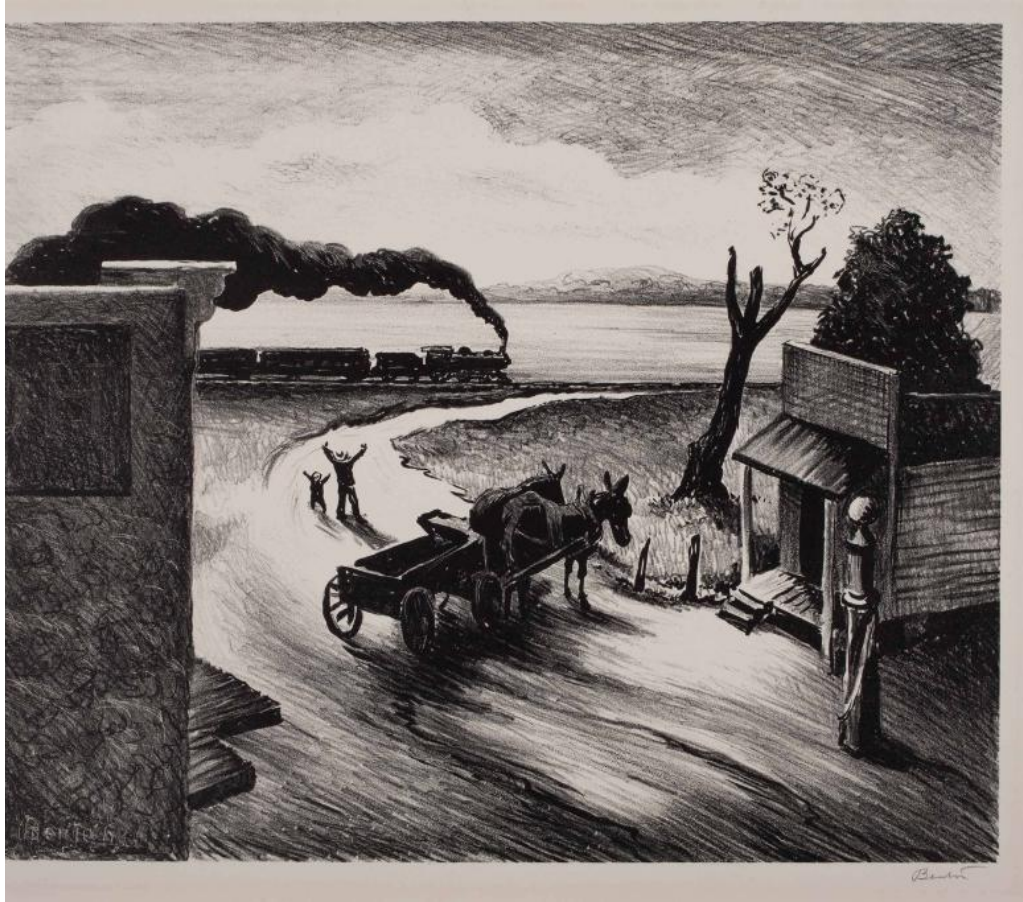

# Basic Detail Report

**Title: Edge of Town**

Date: 1938

Primary Maker: com.gallerysystems.emuseum.core.entities.RecordXPerson@3dde6

Medium: Lithograph

Dimensions: Mat: 15 x 19 in. (38.1 x 48.3 cm) Other (Image): 8 7/8 x 10 13/16 in. (22.5 x 27.5 cm) Paper Dem: 12 x 16 in.