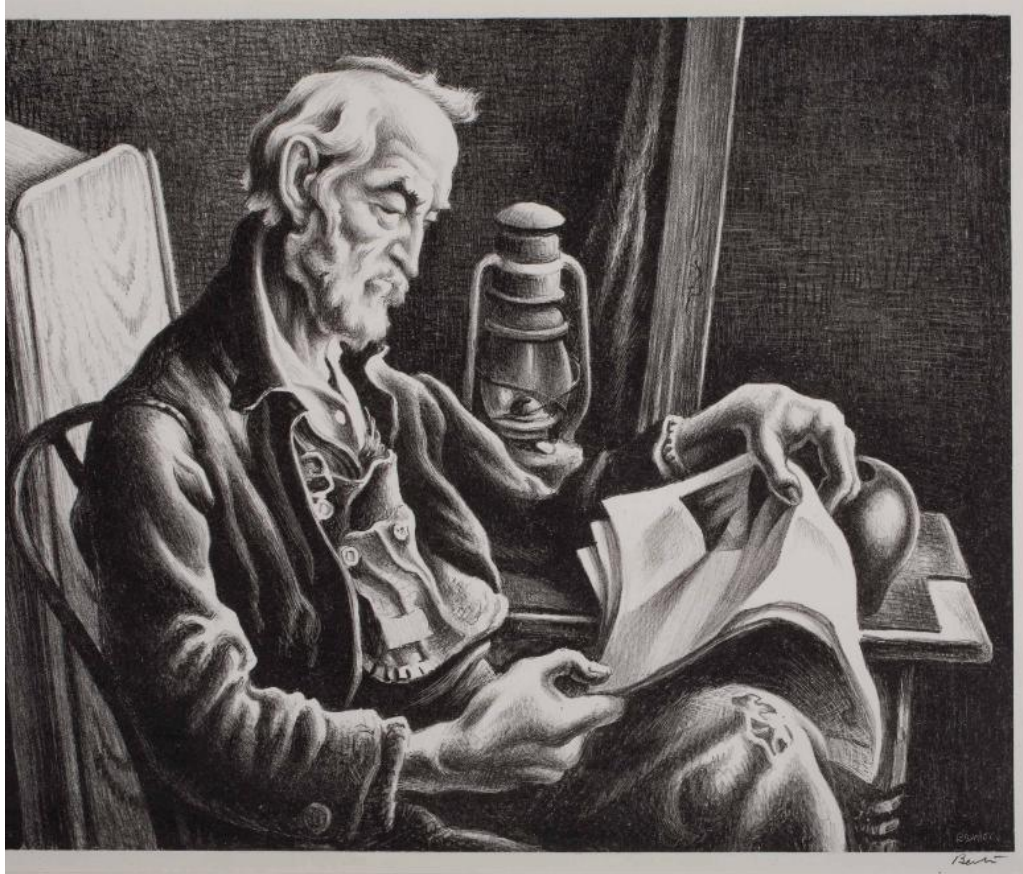

Basic Detail Report

Title: Old Man Reading

Date: 1941

Primary Maker: com.gallerysystems.emuseum.core.entities.RecordXPerson@3ddd9

Medium: Lithograph

Dimensions: Mat: 18 x 21 in. (45.7 x 53.3 cm) Other (Image): 10 x 12 3/16 in. (25.4 x 31 cm) Paper Dem: 12 1/2 x 17 1/2 in.