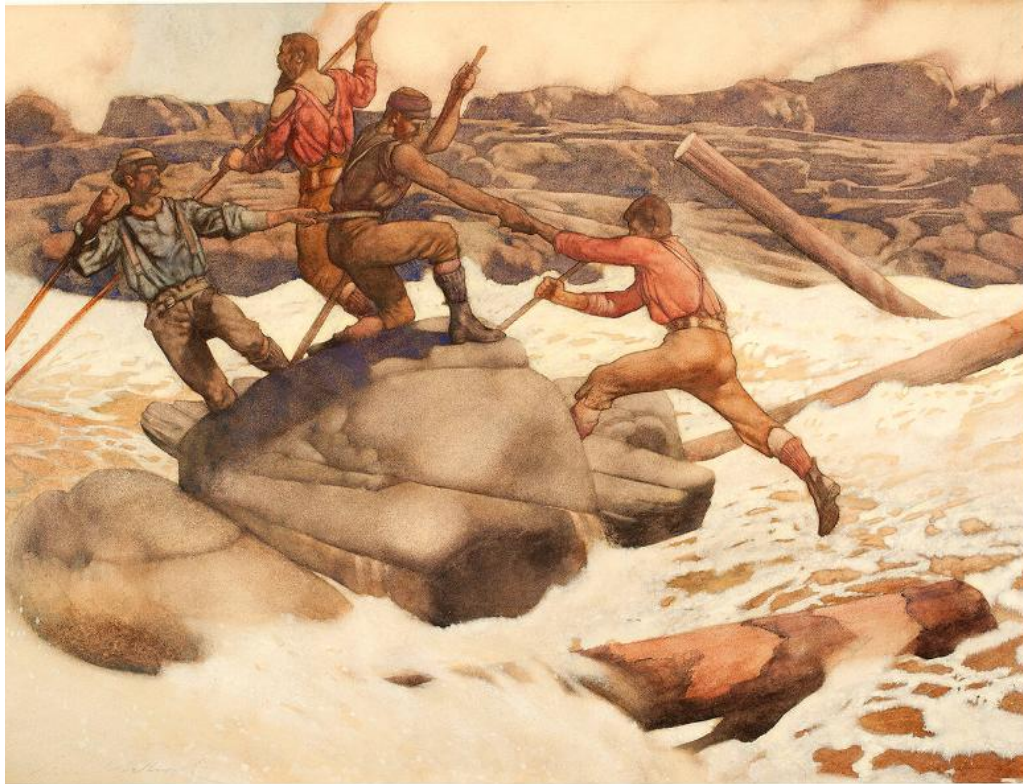

Basic Detail Report

Title: The Wissataquoik Drive

Date: 1891-1926

Primary Maker: com.gallerysystems.emuseum.core.entities.RecordXPerson@3e434

Medium: Watercolor on board

Dimensions: 19 1/4 x 26 1/8 in. (48.9 x 66.4 cm)