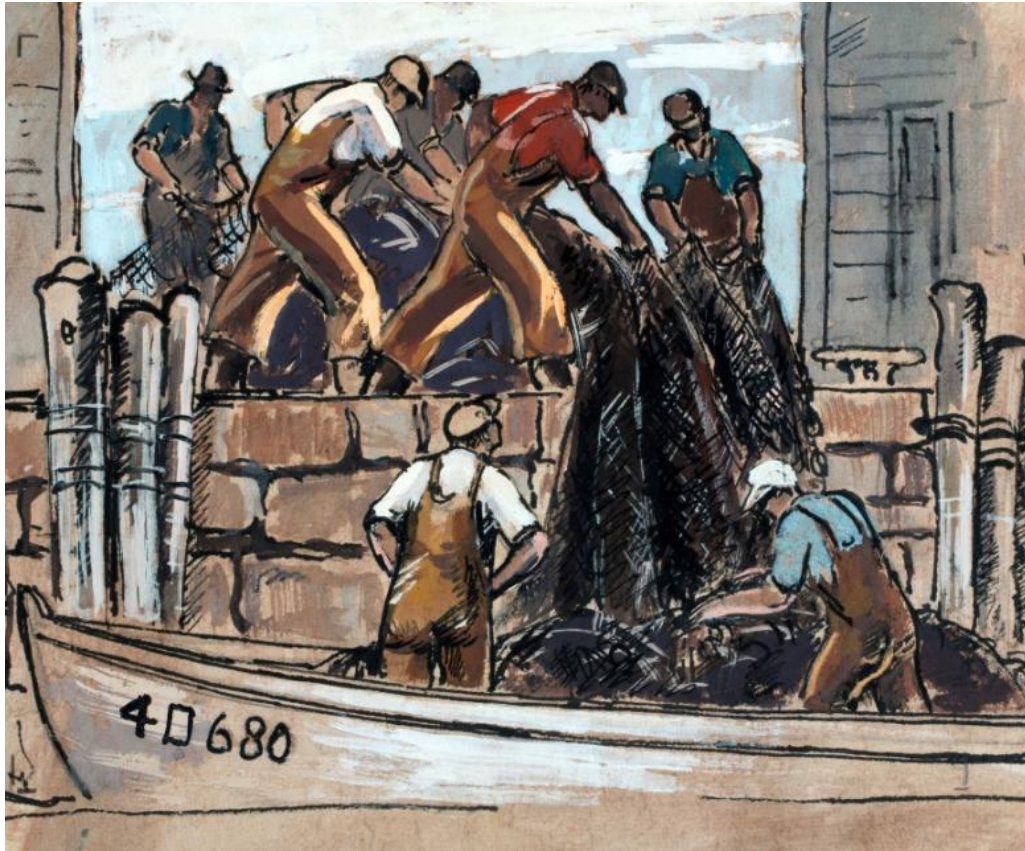

Basic Detail Report

Title: Seine Boats

Date: 1899-1956

Primary Maker: com.gallerysystems.emuseum.core.entities.RecordXPerson@3dd5f

Medium: Watercolor and gouache on paper

Description: Painted largely in a brown monochromatic palette, the reds, blues, and whites of the men's clothing are what boldly stand out in "Seine Boats". These accents are the only details that individualize one worker from the other. Though the entire scene is outlined thickly in black which gives the image a defined appearance, the anonymous figures are merely representative of Beal's idea of the general working class.