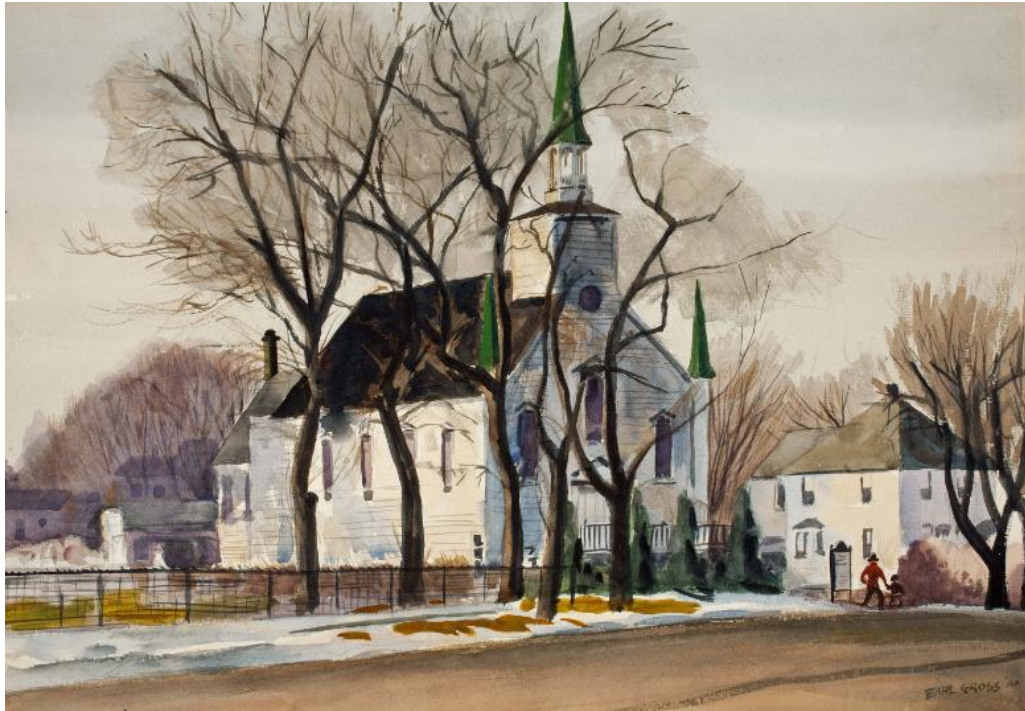

# Basic Detail Report

**Title: Church at Waukegan - Sunset**

Date: 1940

Primary Maker: com.gallerysystems.emuseum.core.entities.RecordXPerson@3e3ef

Medium: Watercolor on board

Dimensions: 15 1/8 x 22 in. (38.4 x 55.9 cm) Sheet Dimension: 15 1/8 x 22