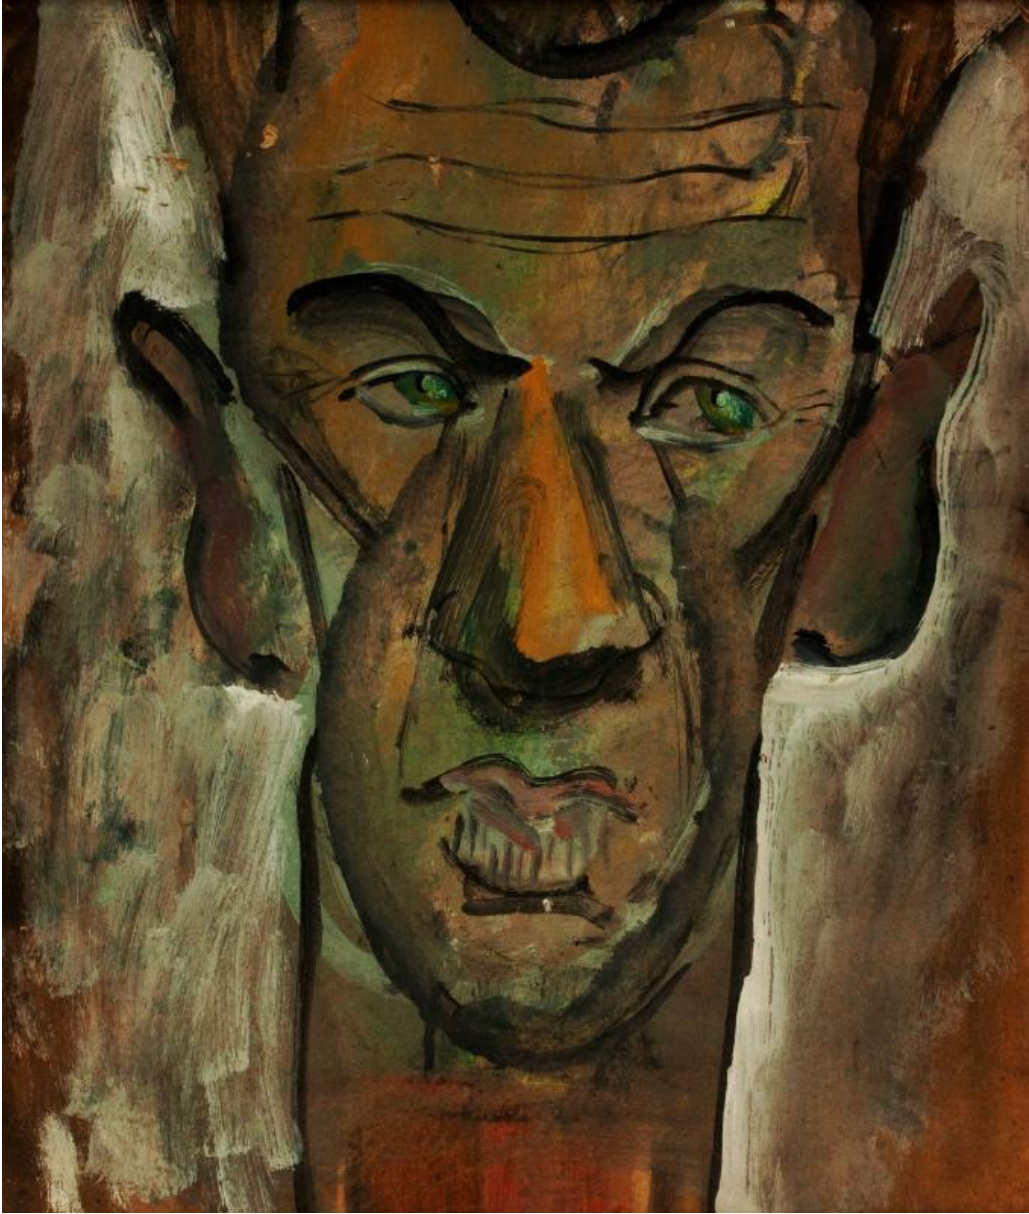

Basic Detail Report

Title: Self-Portrait

Date: 1922-1973

Primary Maker: com.gallerysystems.emuseum.core.entities.RecordXPerson@287a7

Medium: Oil on board

Basic Detail Report

Dimensions: Image: 15 1/2 x 9 1/2 in; Framed: 24 x 18 in.