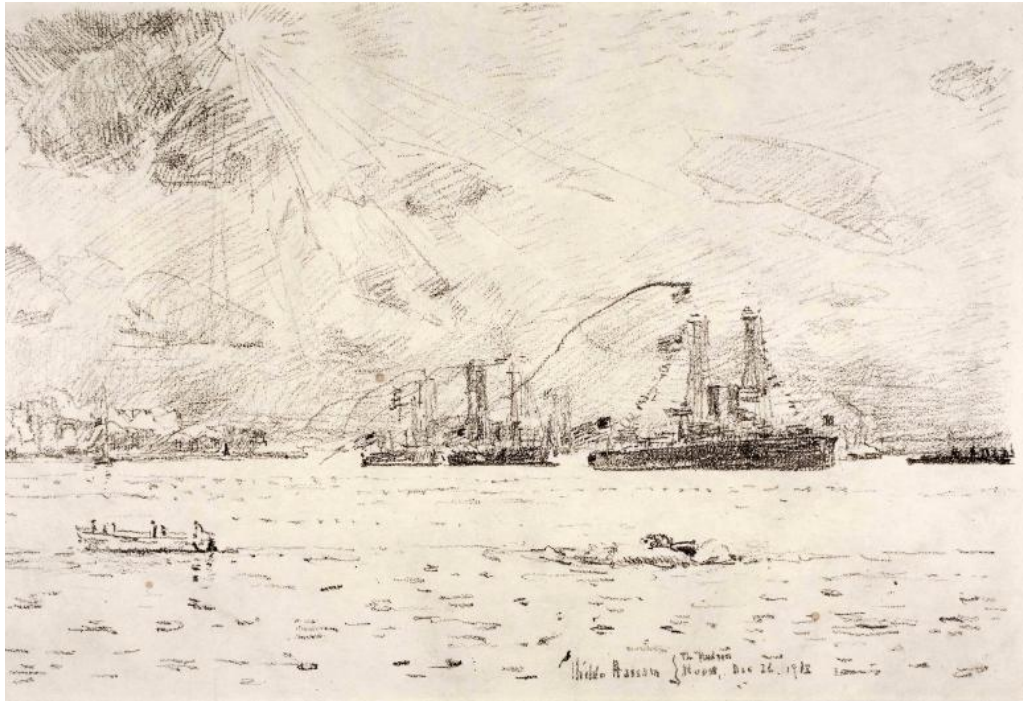

Basic Detail Report

Title: Return of the Fleet

Date: 1918

Primary Maker: com.gallerysystems.emuseum.core.entities.RecordXPerson@285f1

Medium: Lithograph

Dimensions: 9 5/8 x 14 3/8 in. (24.5 x 36.5 cm) Sheet Dimension: 13 x 17 in. (33 x 43.2 cm) Mat: 22 x 26 in. (55.9 x 66 cm)