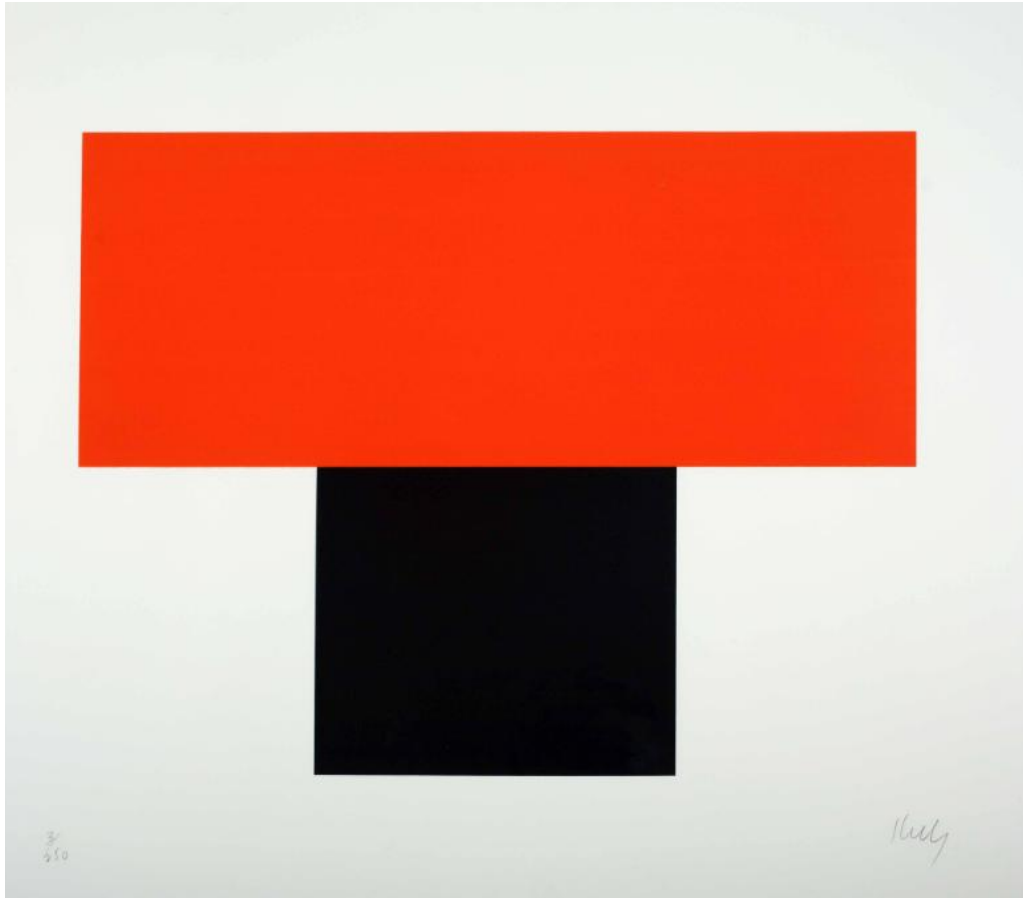

# Basic Detail Report

**Title: Red-Orange over Black**

Date: 1970

Medium: Color screenprint on paper

Dimensions: Image: 16 1/2 x 21 in. (41.9 x 53.3 cm) Sheet: 24 1/2 x 29 1/2 in. (62.2 x 74.9 cm)