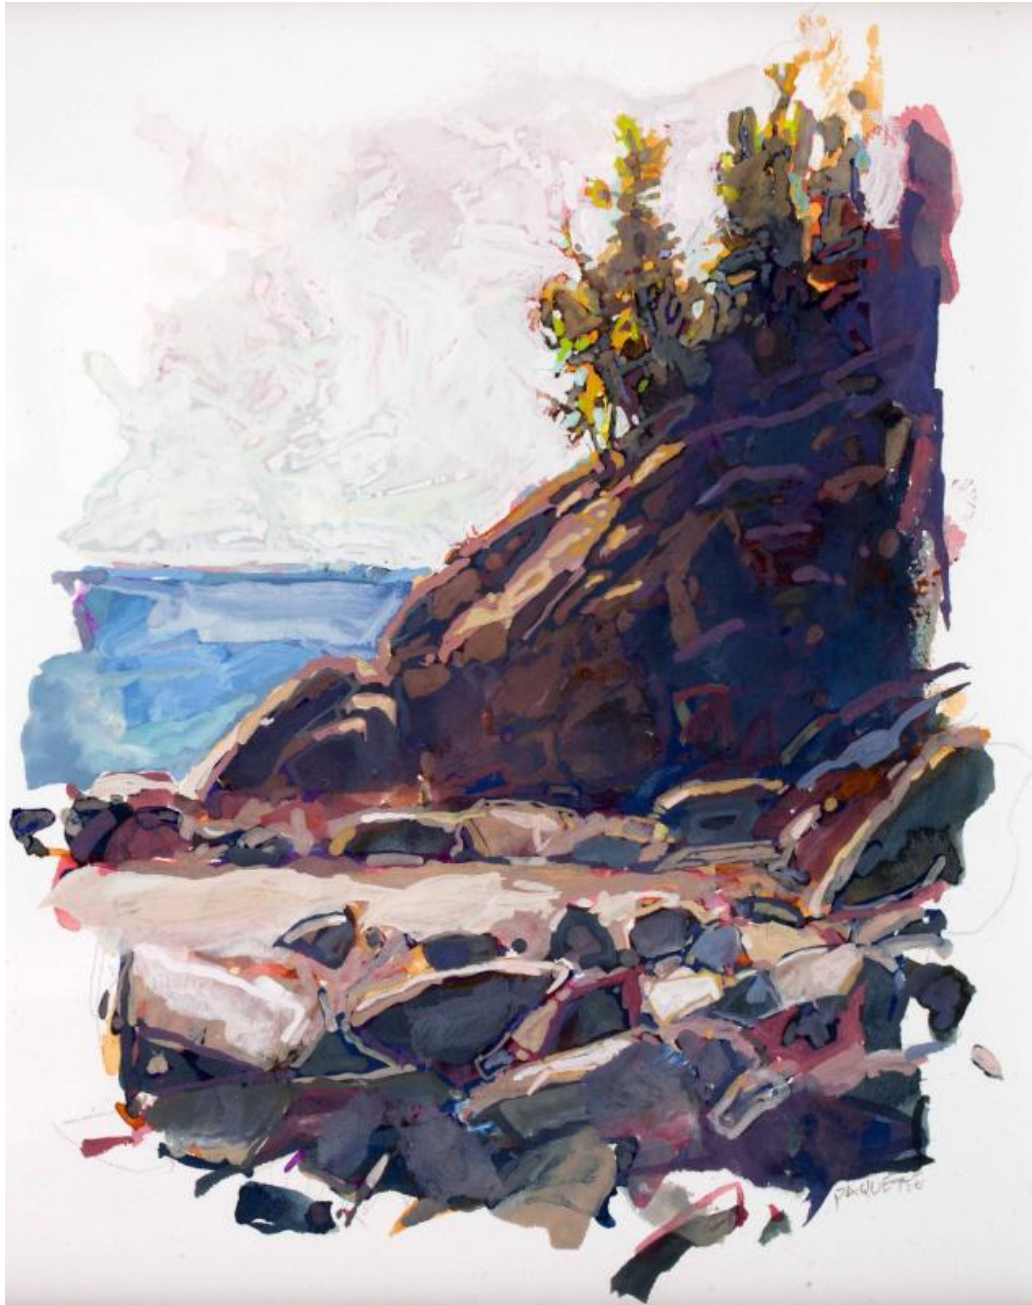

Basic Detail Report

Title: Sand Beach

Basic Detail Report

Date: 2005

Primary Maker: com.gallerysystems.emuseum.core.entities.RecordXPerson@3f590

Medium: Gouache on paper

Dimensions: 7 1/8 x 5 1/2 in.