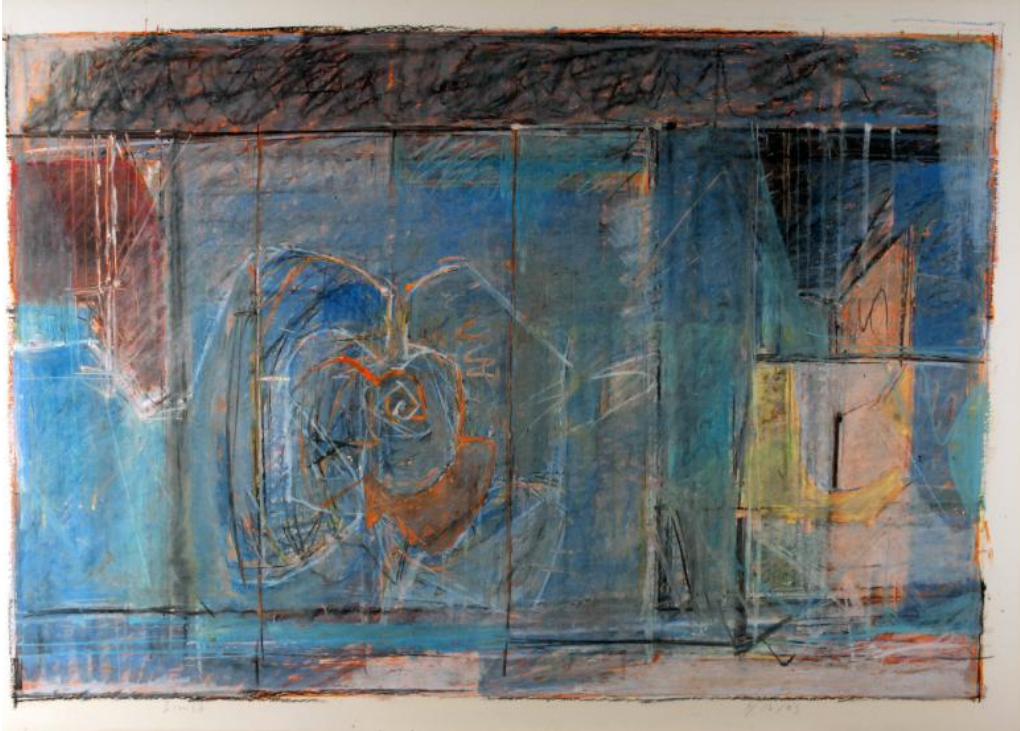

# Basic Detail Report

**Title: Rose**

Date: 1983

Primary Maker: com.gallerysystems.emuseum.core.entities.RecordXPerson@3e40d

Medium: pastel on paper

Dimensions: 23 x 34 in.