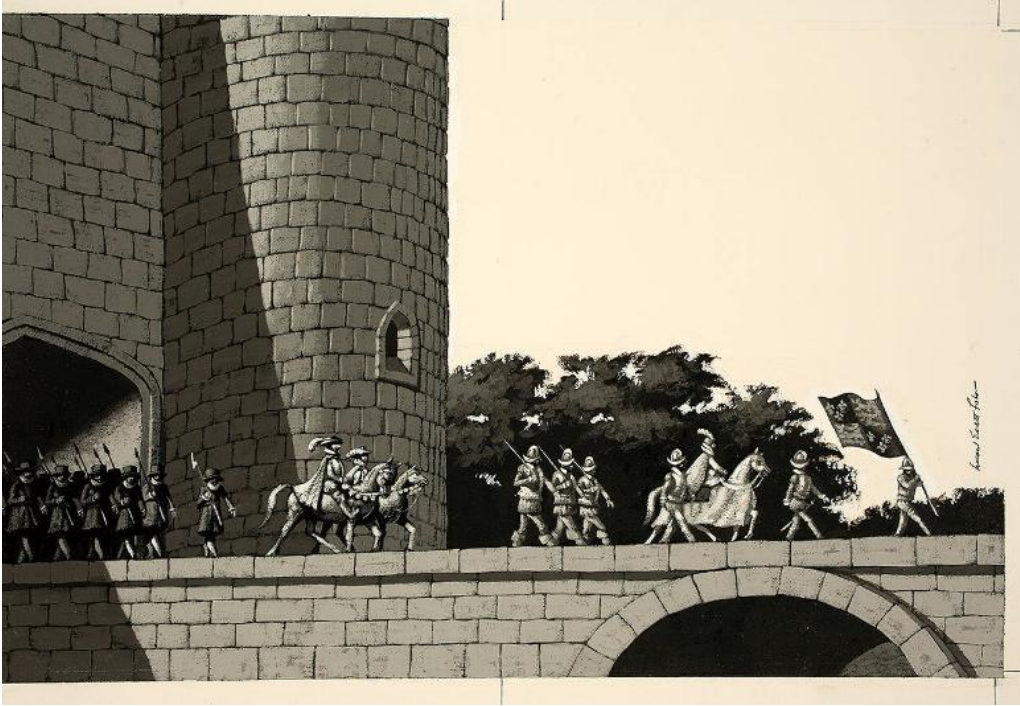

# Basic Detail Report

**Title: Tower of London**

Date: 1987

Primary Maker: com.gallerysystems.emuseum.core.entities.RecordXPerson@3e2da

Medium: Acrylic on paper

Dimensions: 11 1/4 x 18 1/4 in.